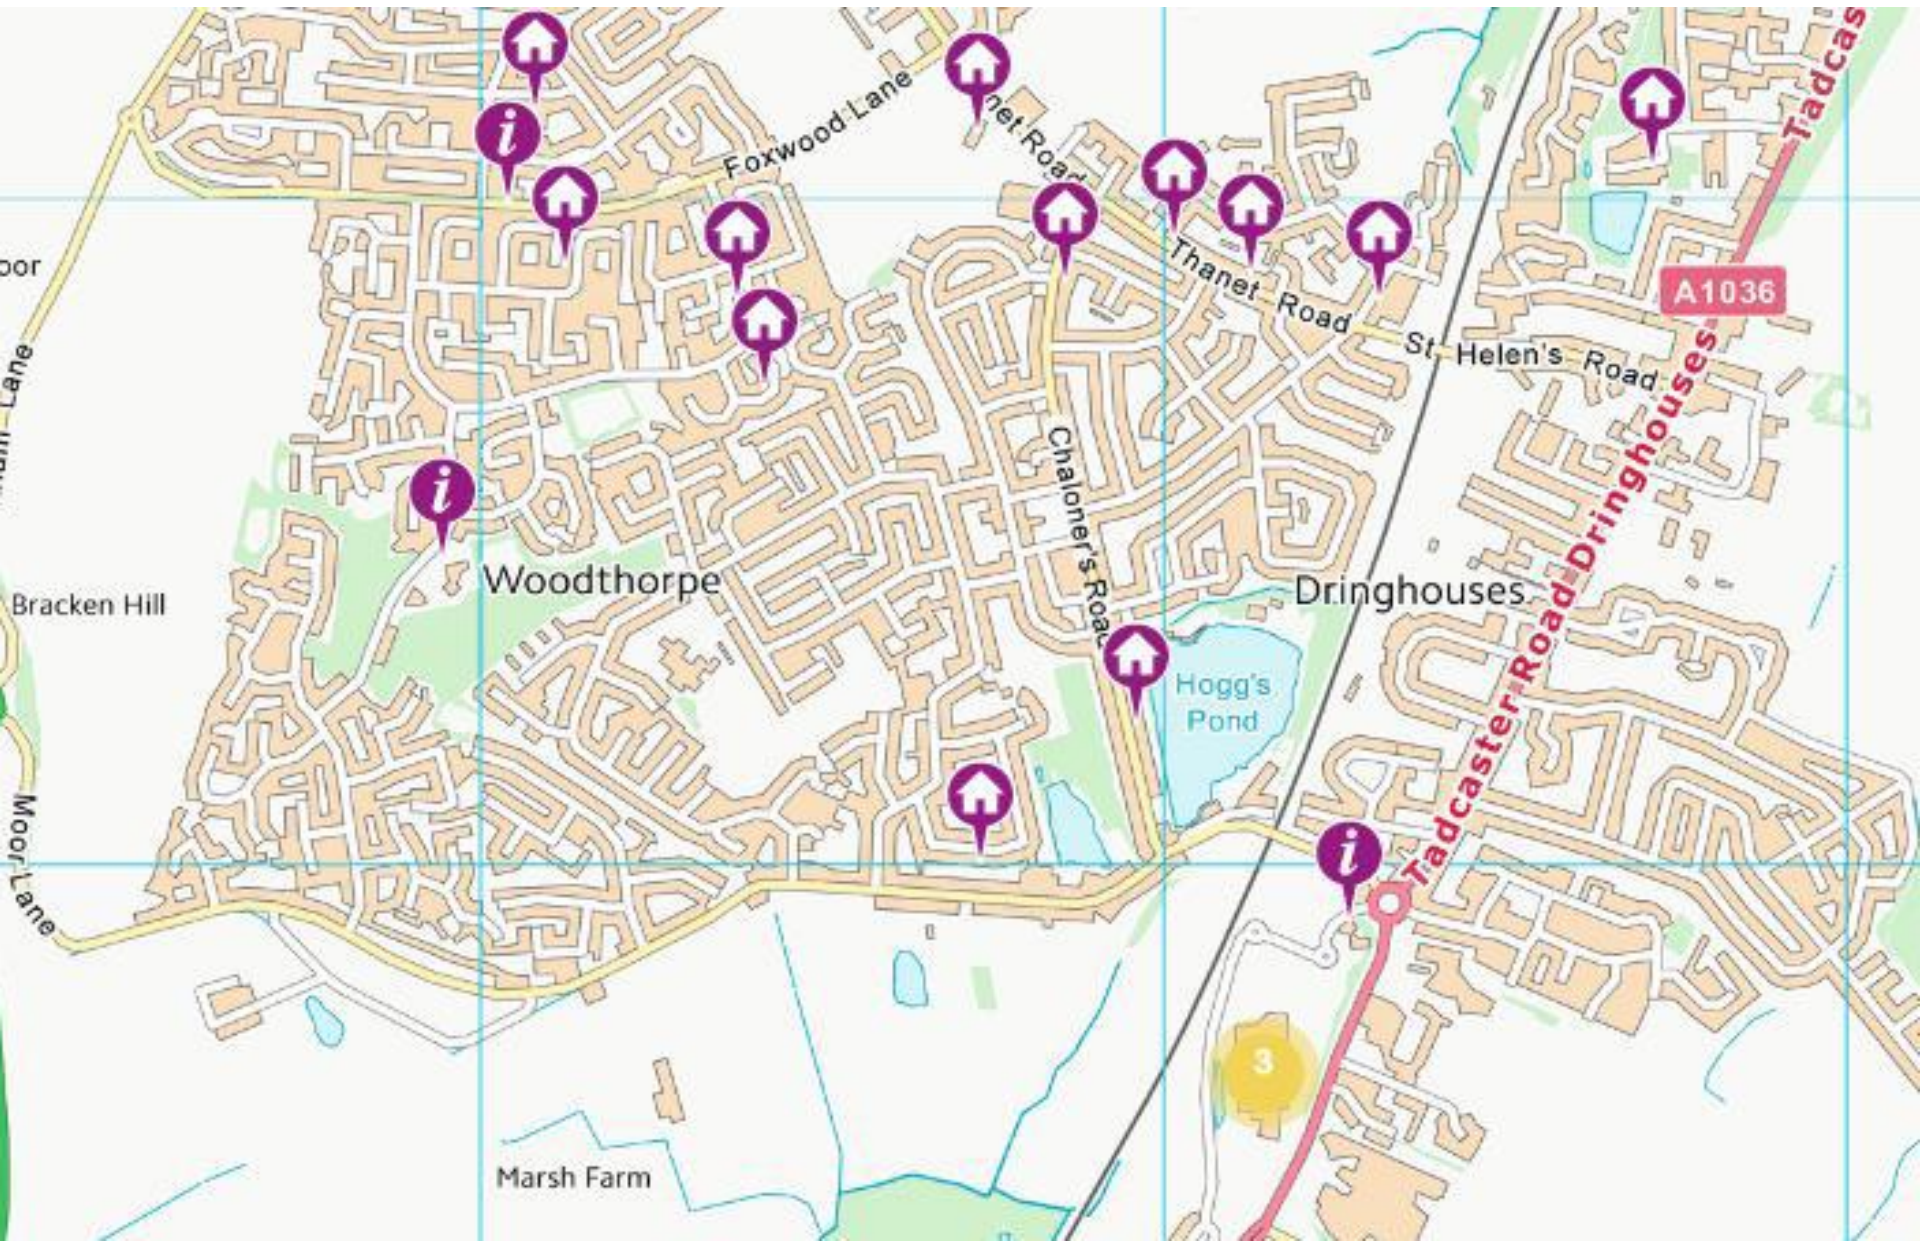

# Map of noise complaints between the 11/09/18 and 11/02/19

# Map of reported waste related incidents between 11/09/18 and 11/02/19

# Other enforcement action in Dringhouses and Woodthorpe

**Pick up and dispose of dog waste and litter responsibly.**

**Fixed  
Penalty  
of up to  
£100**

**Possible  
court fine  
of  
£2,500**